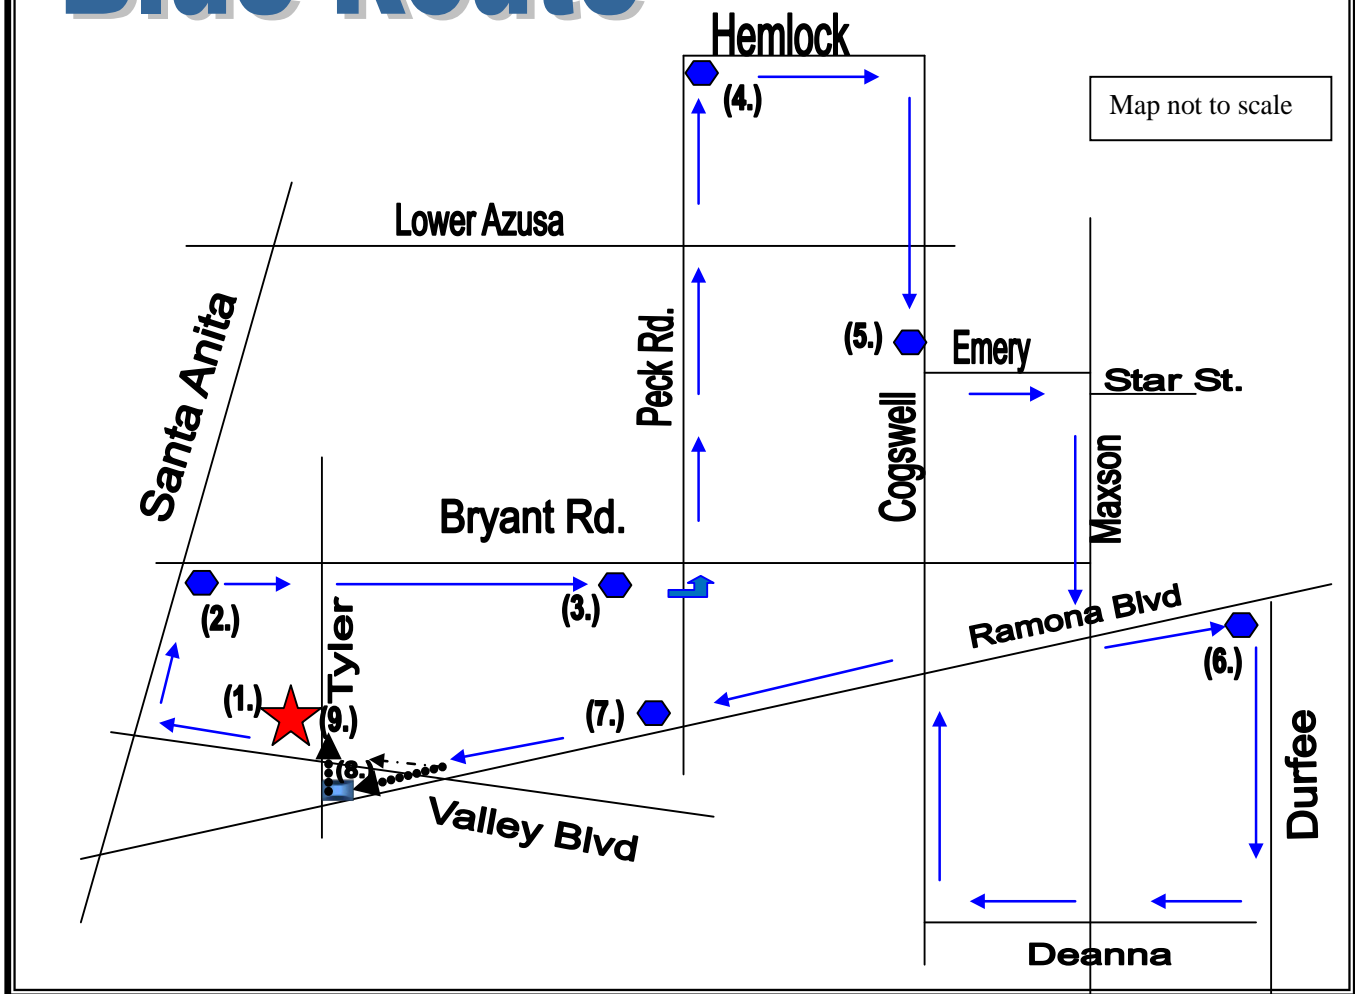

(Closed for lunch 12:30 - 1:15 p.m.)

*Trolley Station office hours of operation subject to change.

For transit connections, please visit:

www.google.com/transit

Map is on back.

Blue Route

Time Points

- ★ 1. El Monte Trolley Station
- 2. Santa Anita Ave. & Bryant Rd.
- 3. Bryant Rd. & Elrovia Ave.
- 4. Peck Rd. & Hemlock St.
- 5. Cogswell Rd. & Emery St.
- 6. Ramona Blvd. & Durfee Ave.
- 7. Ramona Blvd. & Peck Rd.
- 8. Tyler Ave. & Ramona Blvd.
- 9. El Monte Trolley Station