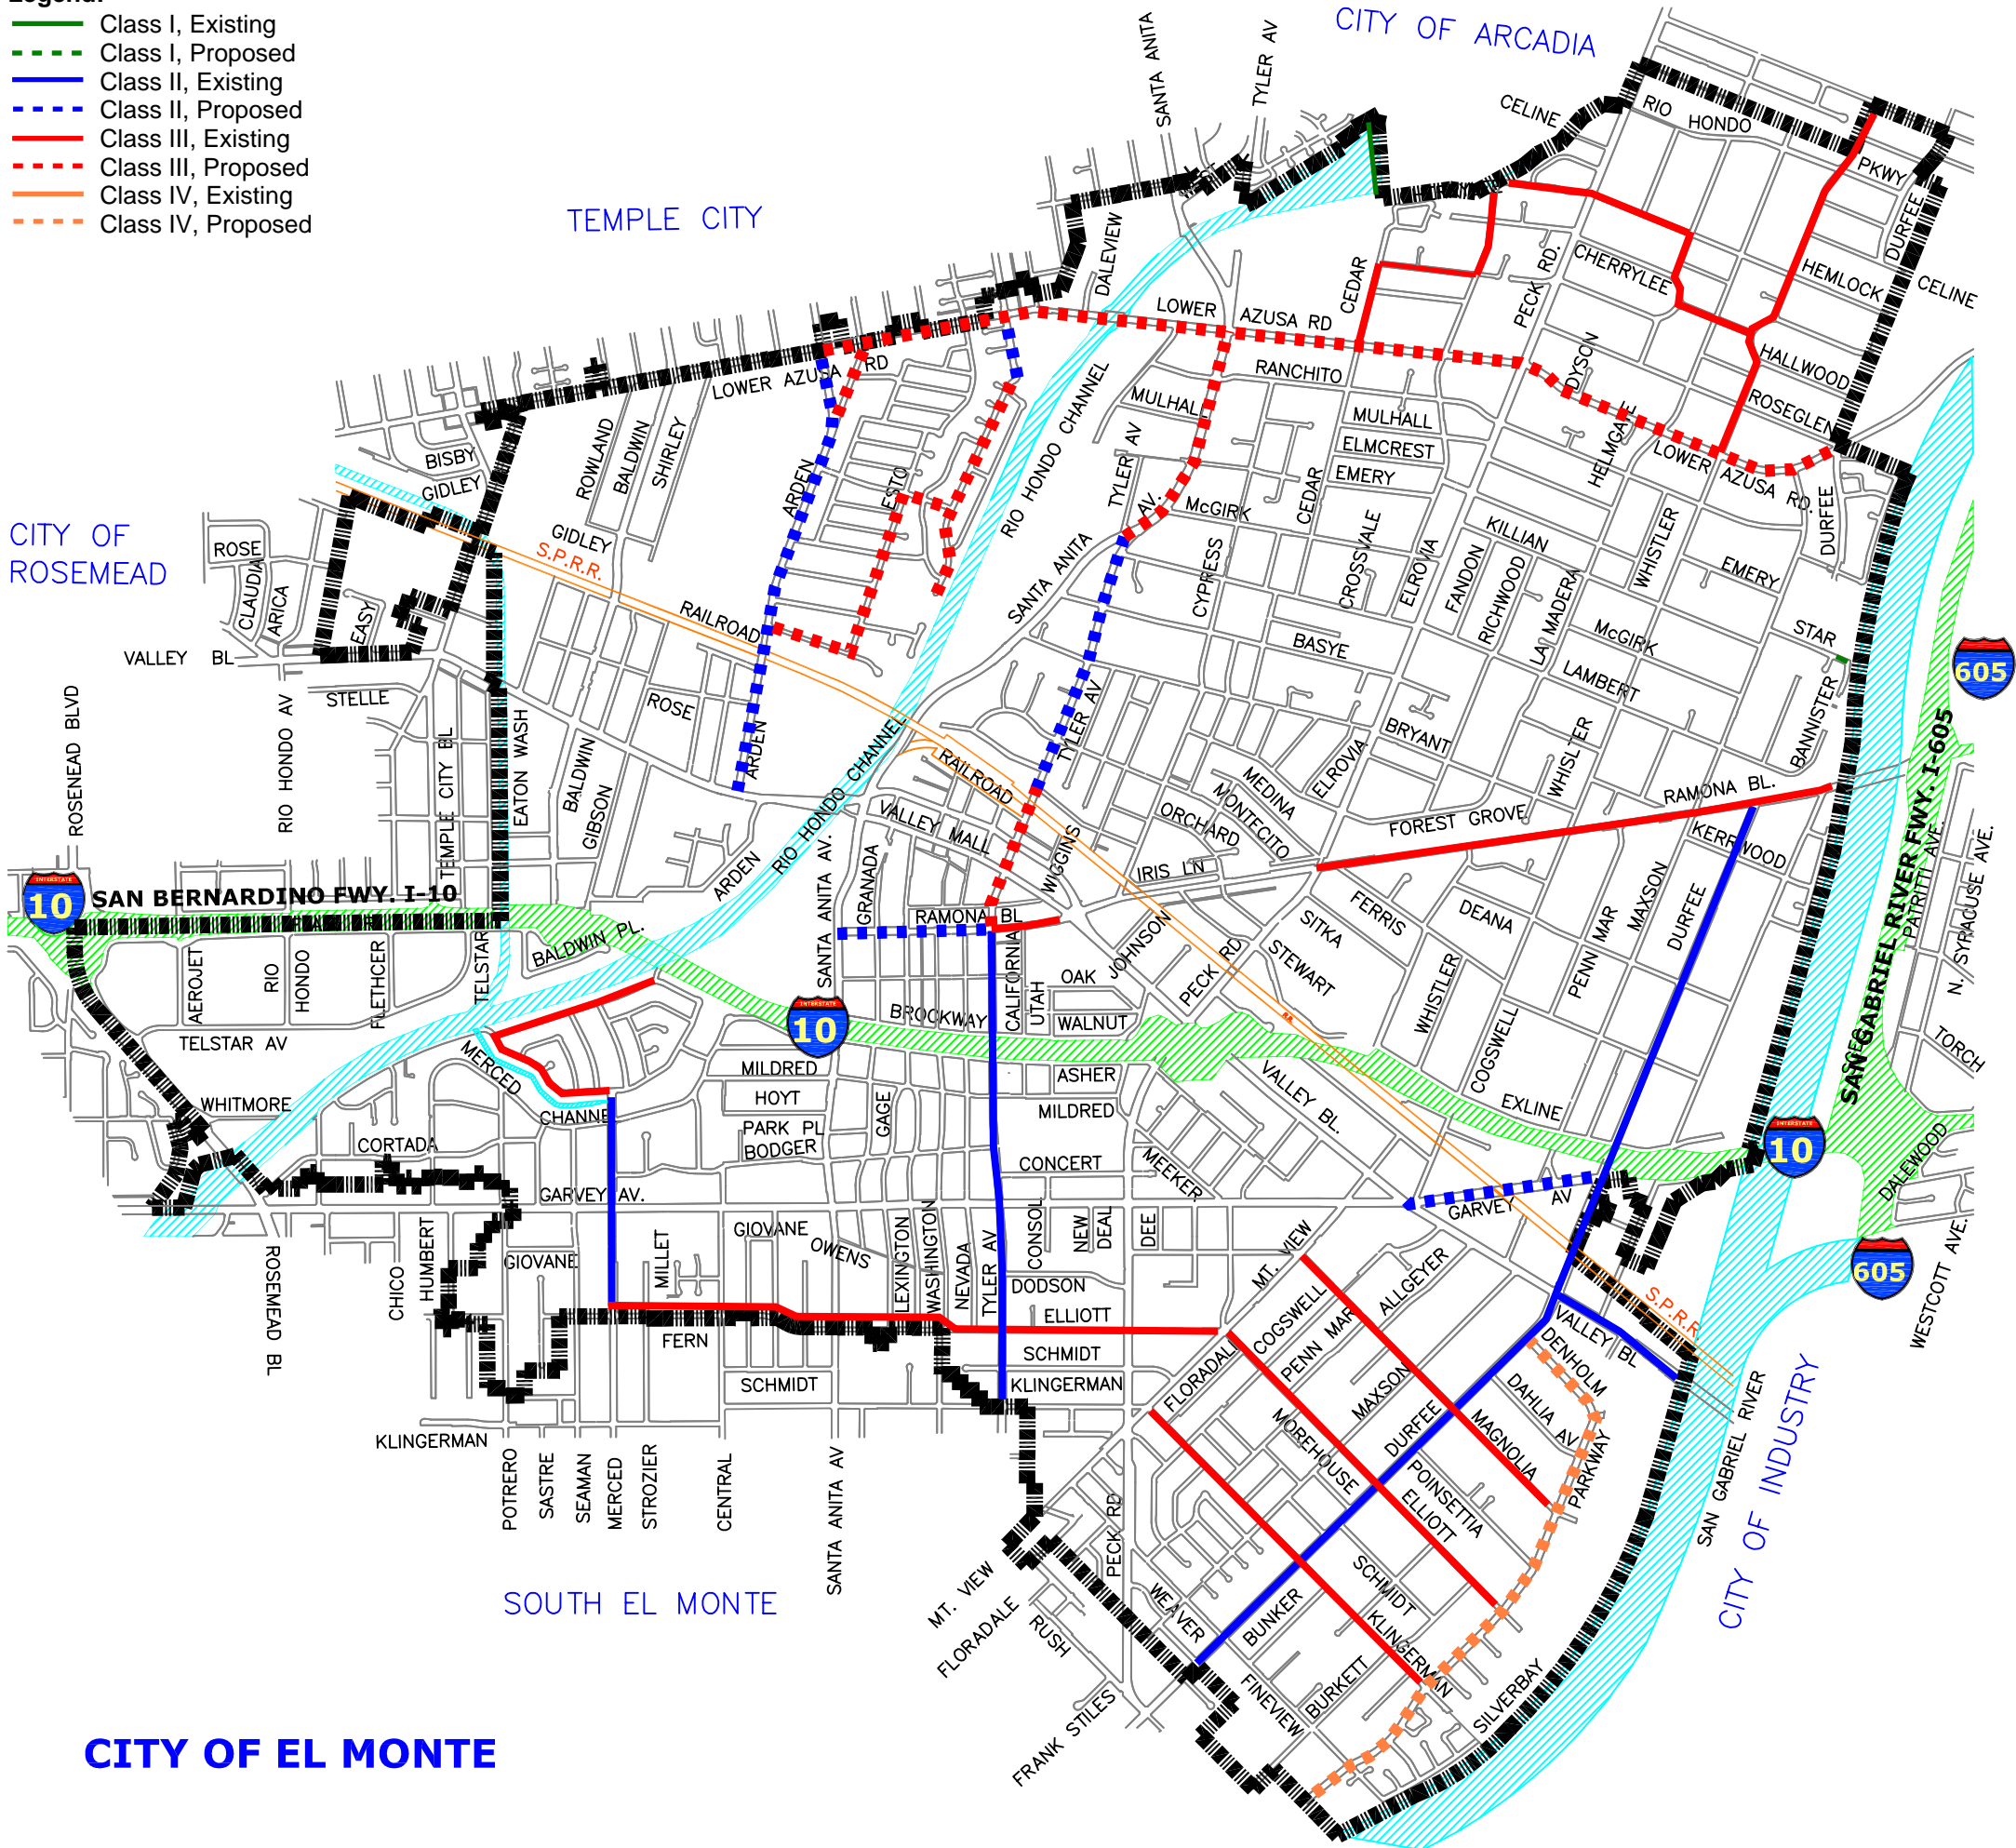

BIKE LANE & ROUTE MAP

Legend:

- Class I, Existing (Solid green line)
- Class I, Proposed (Dashed green line)
- Class II, Existing (Solid blue line)
- Class II, Proposed (Dashed blue line)
- Class III, Existing (Solid red line)
- Class III, Proposed (Dashed red line)
- Class IV, Existing (Solid orange line)
- Class IV, Proposed (Dashed orange line)

CITY OF EL MONTE